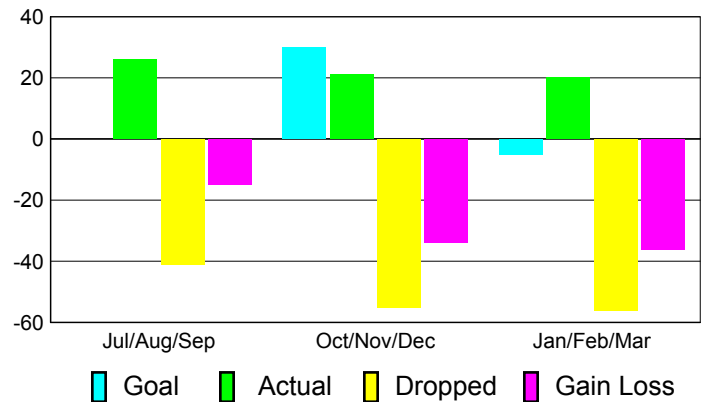

Membership Results 2010-2011

Goal, New, Dropped, Gain/Loss

Comparison of Membership Gain/Loss

Current Year Compared to the Previous Year