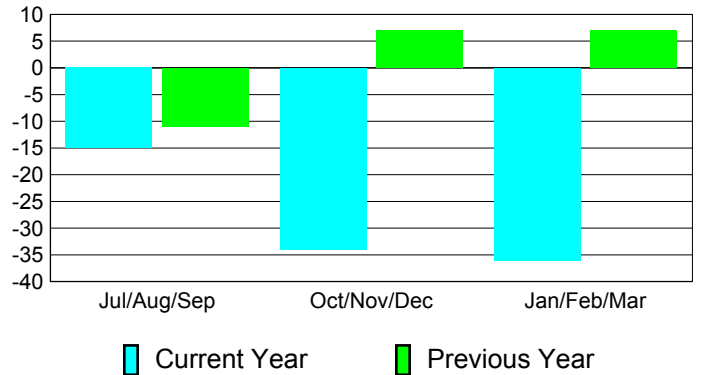

**Membership Results
2010-2011**

**Membership
2009-2010**

Month	Net Memb Goal	Actual New Memb	Actual Dropped Memb	Gain/Loss of Memb	Gain/Loss of Memb
Jul/Aug/Sep	0	26	-41	-15	-11
Oct/Nov/Dec	30	21	-55	-34	7
Jan/Feb/Mar	-5	20	-56	-36	7
Totals	25	67	-152	-85	3

Membership Results 2010-2011

Goal, New, Dropped, Gain/Loss

Comparison of Membership Gain/Loss

Current Year Compared to the Previous Year

Gender Comparison 2010-2011

Male

Female