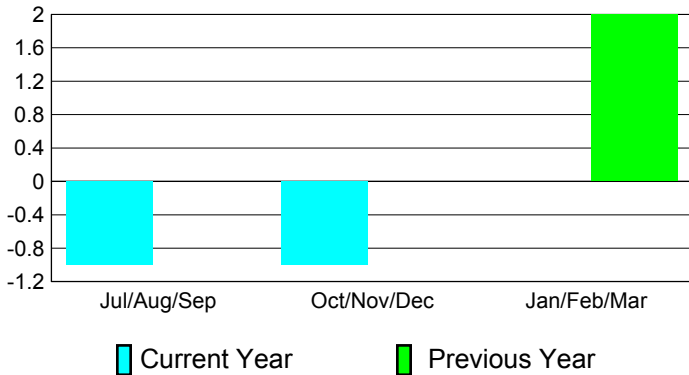

Club Results 2010-2011

Goal, New, Dropped, Gain/Loss

Comparison of Club Gain/Loss

Current Year Compared to the Previous Year

YTD Status Quo Clubs 2010-2011

Status Quo Clubs Compared to Status Quo Members

MEMBERSHIP