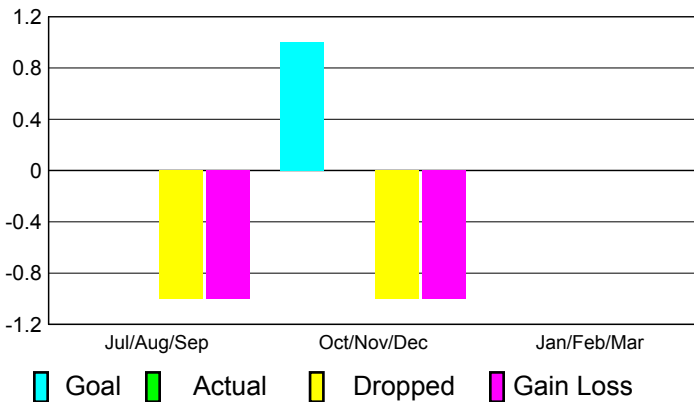

2010-2011 GMT Reports for District (or Undistricted) **District 2 T3**

GMT: **JOHN 'JACK' R FERGUSON** Location: **TEXAS**

GMT CA: **1**

CLUBS

**Club Results
2010-2011**

**Clubs
2009-2010**

Month	New Club Goal	Actual New Clubs	Actual Dropped Clubs	Gain/Loss of Clubs	Gain/Loss of Clubs
Jul/Aug/Sep	0	0	-1	-1	0
Oct/Nov/Dec	1	0	-1	-1	0
Jan/Feb/Mar	0	0	0	0	2
Totals	1	0	-2	-2	2

Club Results 2010-2011

Goal, New, Dropped, Gain/Loss

Comparison of Club Gain/Loss

Current Year Compared to the Previous Year

YTD Status Quo Clubs 2010-2011

Status Quo Clubs Compared to Status Quo Members

MEMBERSHIP